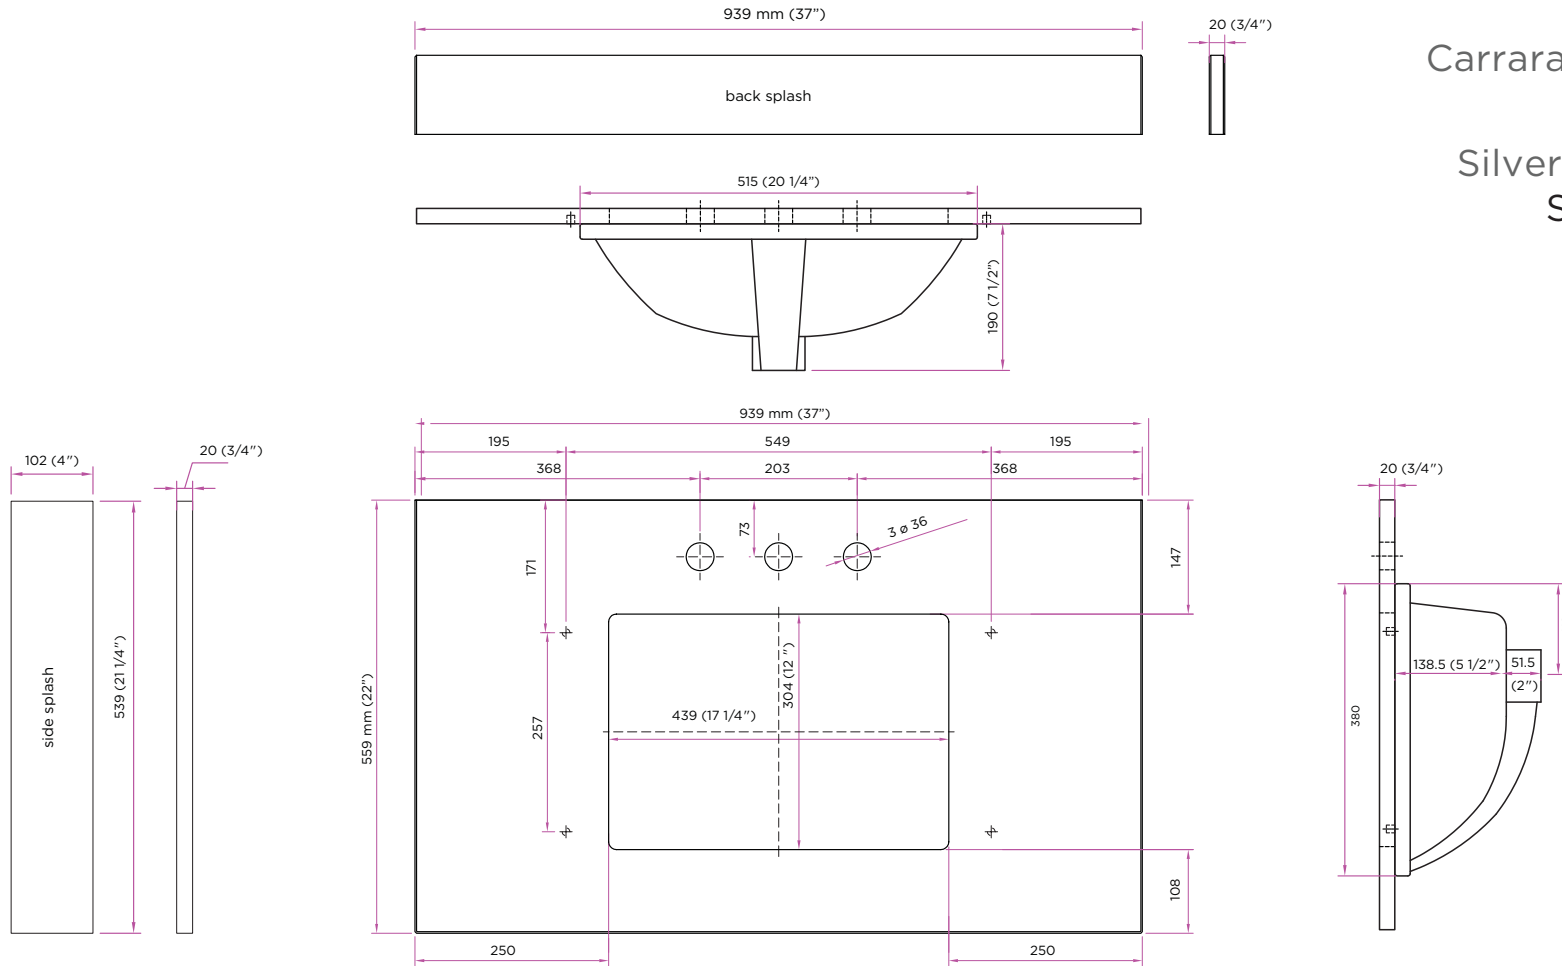

www.ForemostBath.com

Black Galaxy
ST37228BGR

Carrara White Marble
ST37228CWR

Silver Crystal White
STE37228SWR

36" Vanity
 Meuble-lavabo de 36 po
 BAGV3622D
 BABV3622D
 BAWV3622D