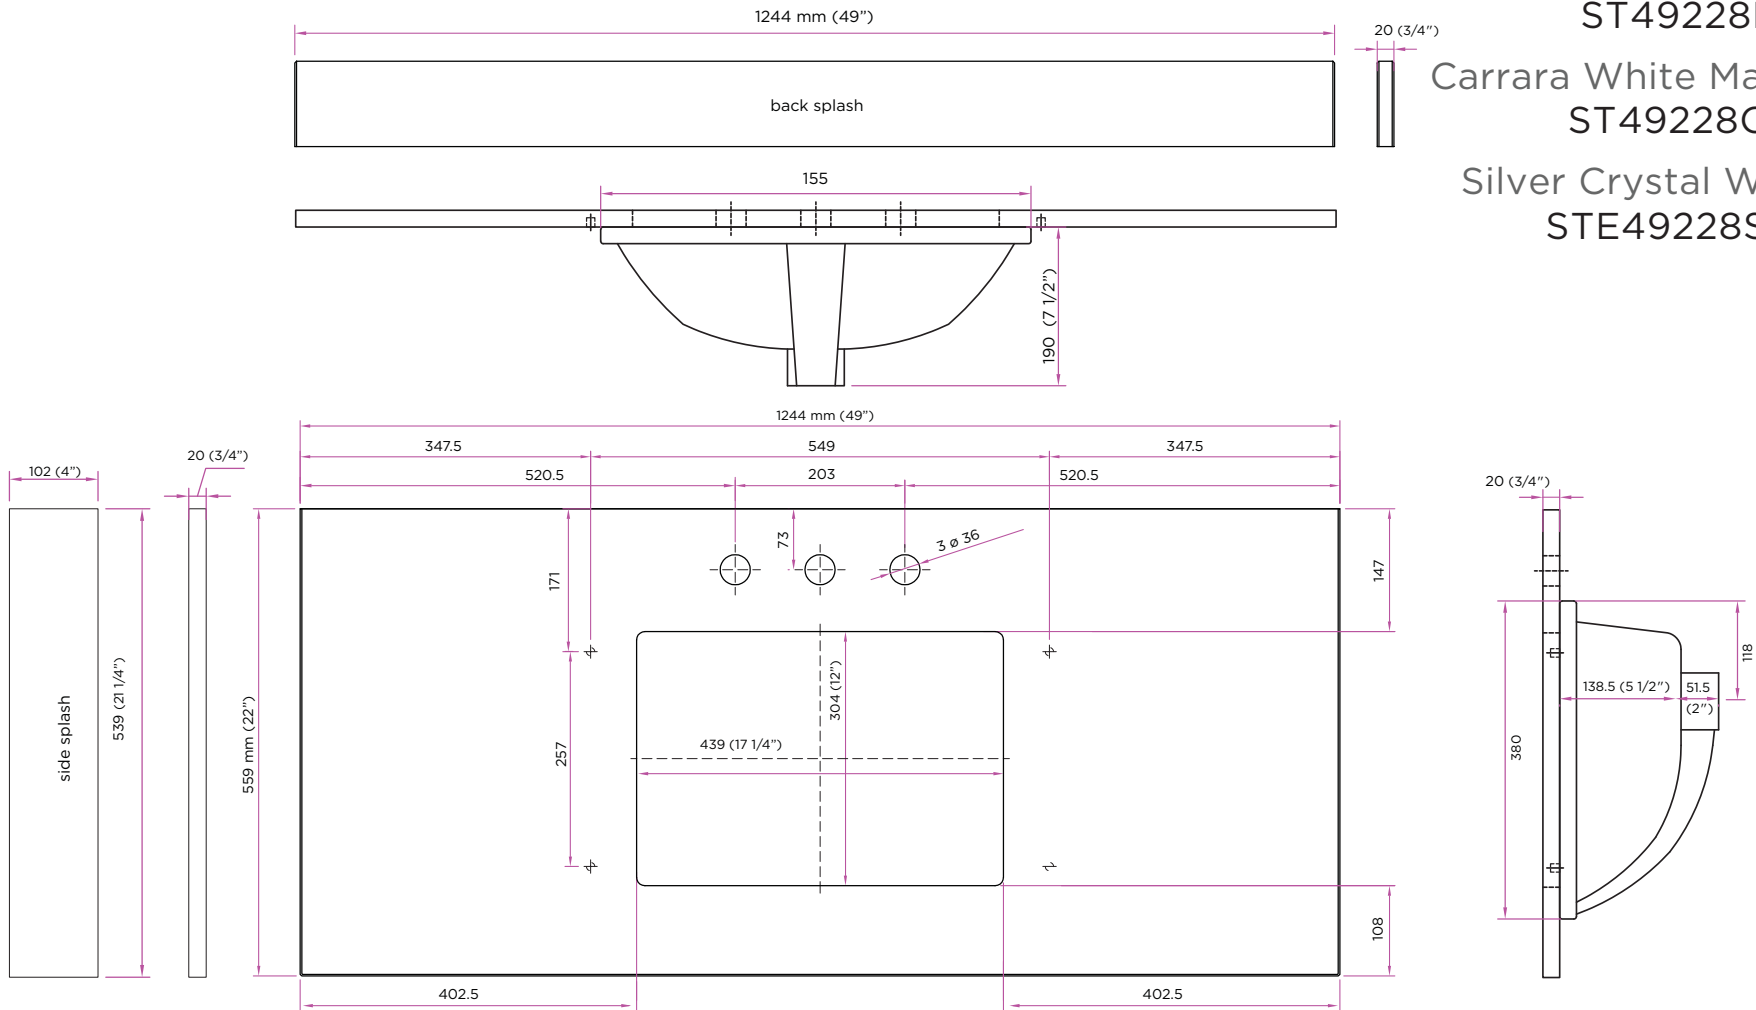

www.ForemostBath.com

Black Galaxy  
ST49228BGR  
Carrara White Marble  
ST49228CWR  
Silver Crystal White  
STE49228SWR

## BRANTLEY COLLECTION

48" Vanity  
 Meuble-lavabo de 48 po  
 BAGV4822D  
 BABV4822D  
 BAWV4822D