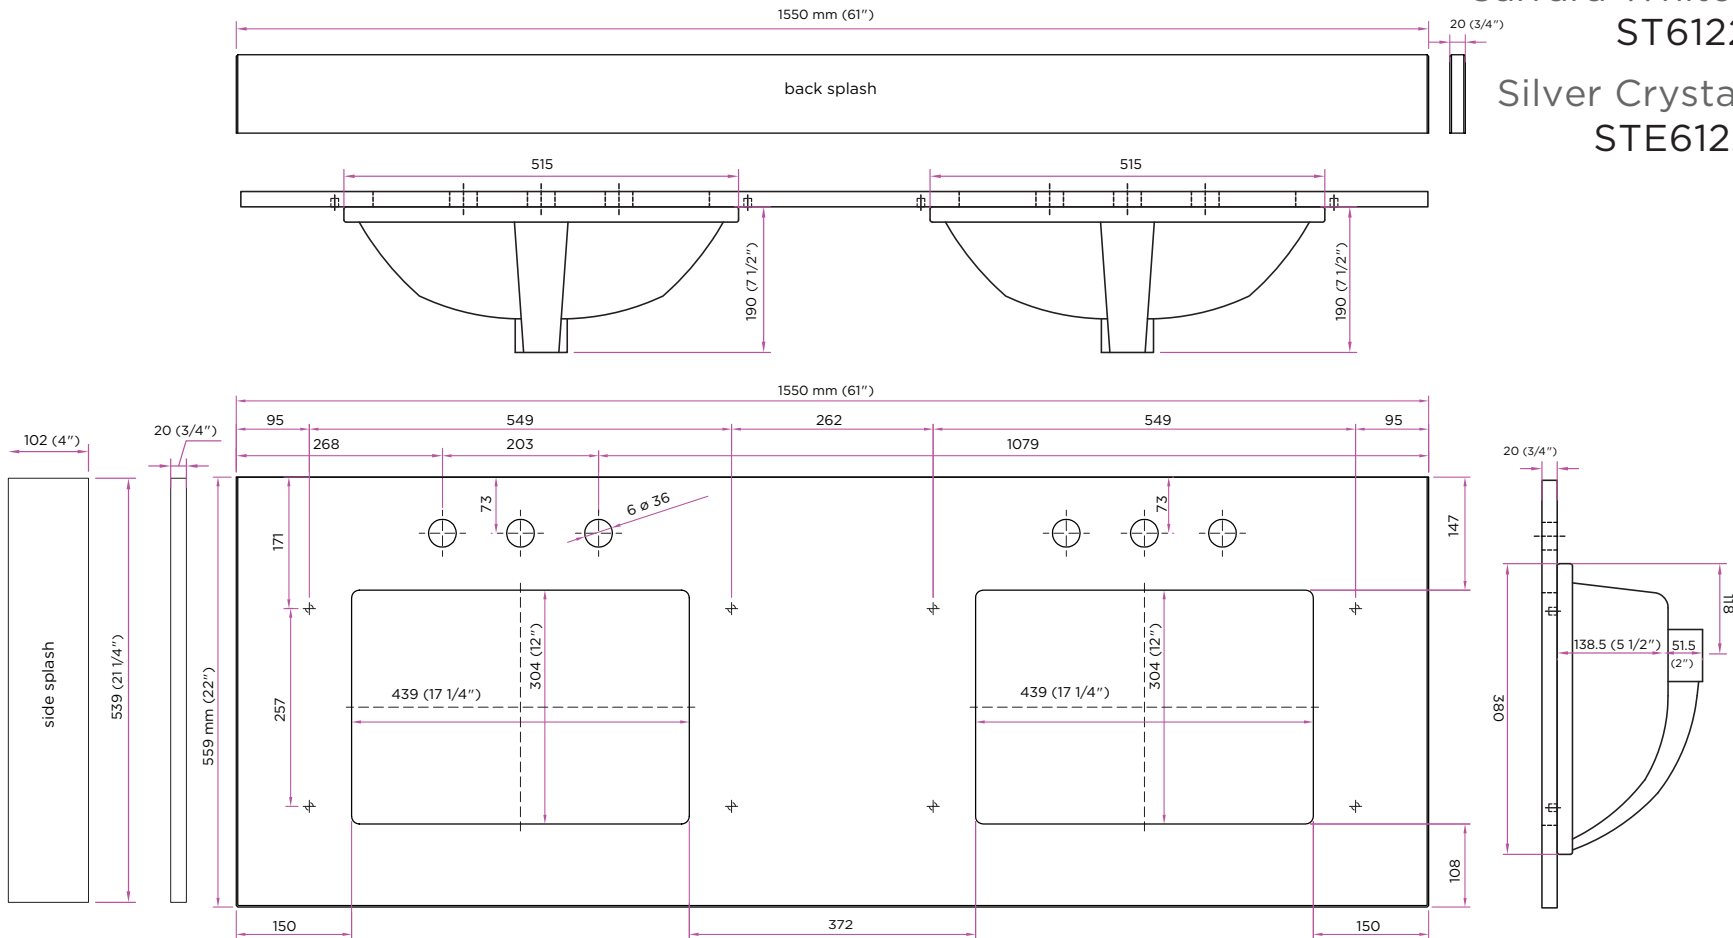

www.ForemostBath.com

Black Galaxy
ST61228BGR

Carrara White Marble
ST61228CWR

Silver Crystal White
STE61228SWR

FOREMOST®

BRANTLEY COLLECTION

60" Vanity
 Meuble-lavabo de 60 po
 BAGV6022D
 BABV6022D
 BAWV6022D